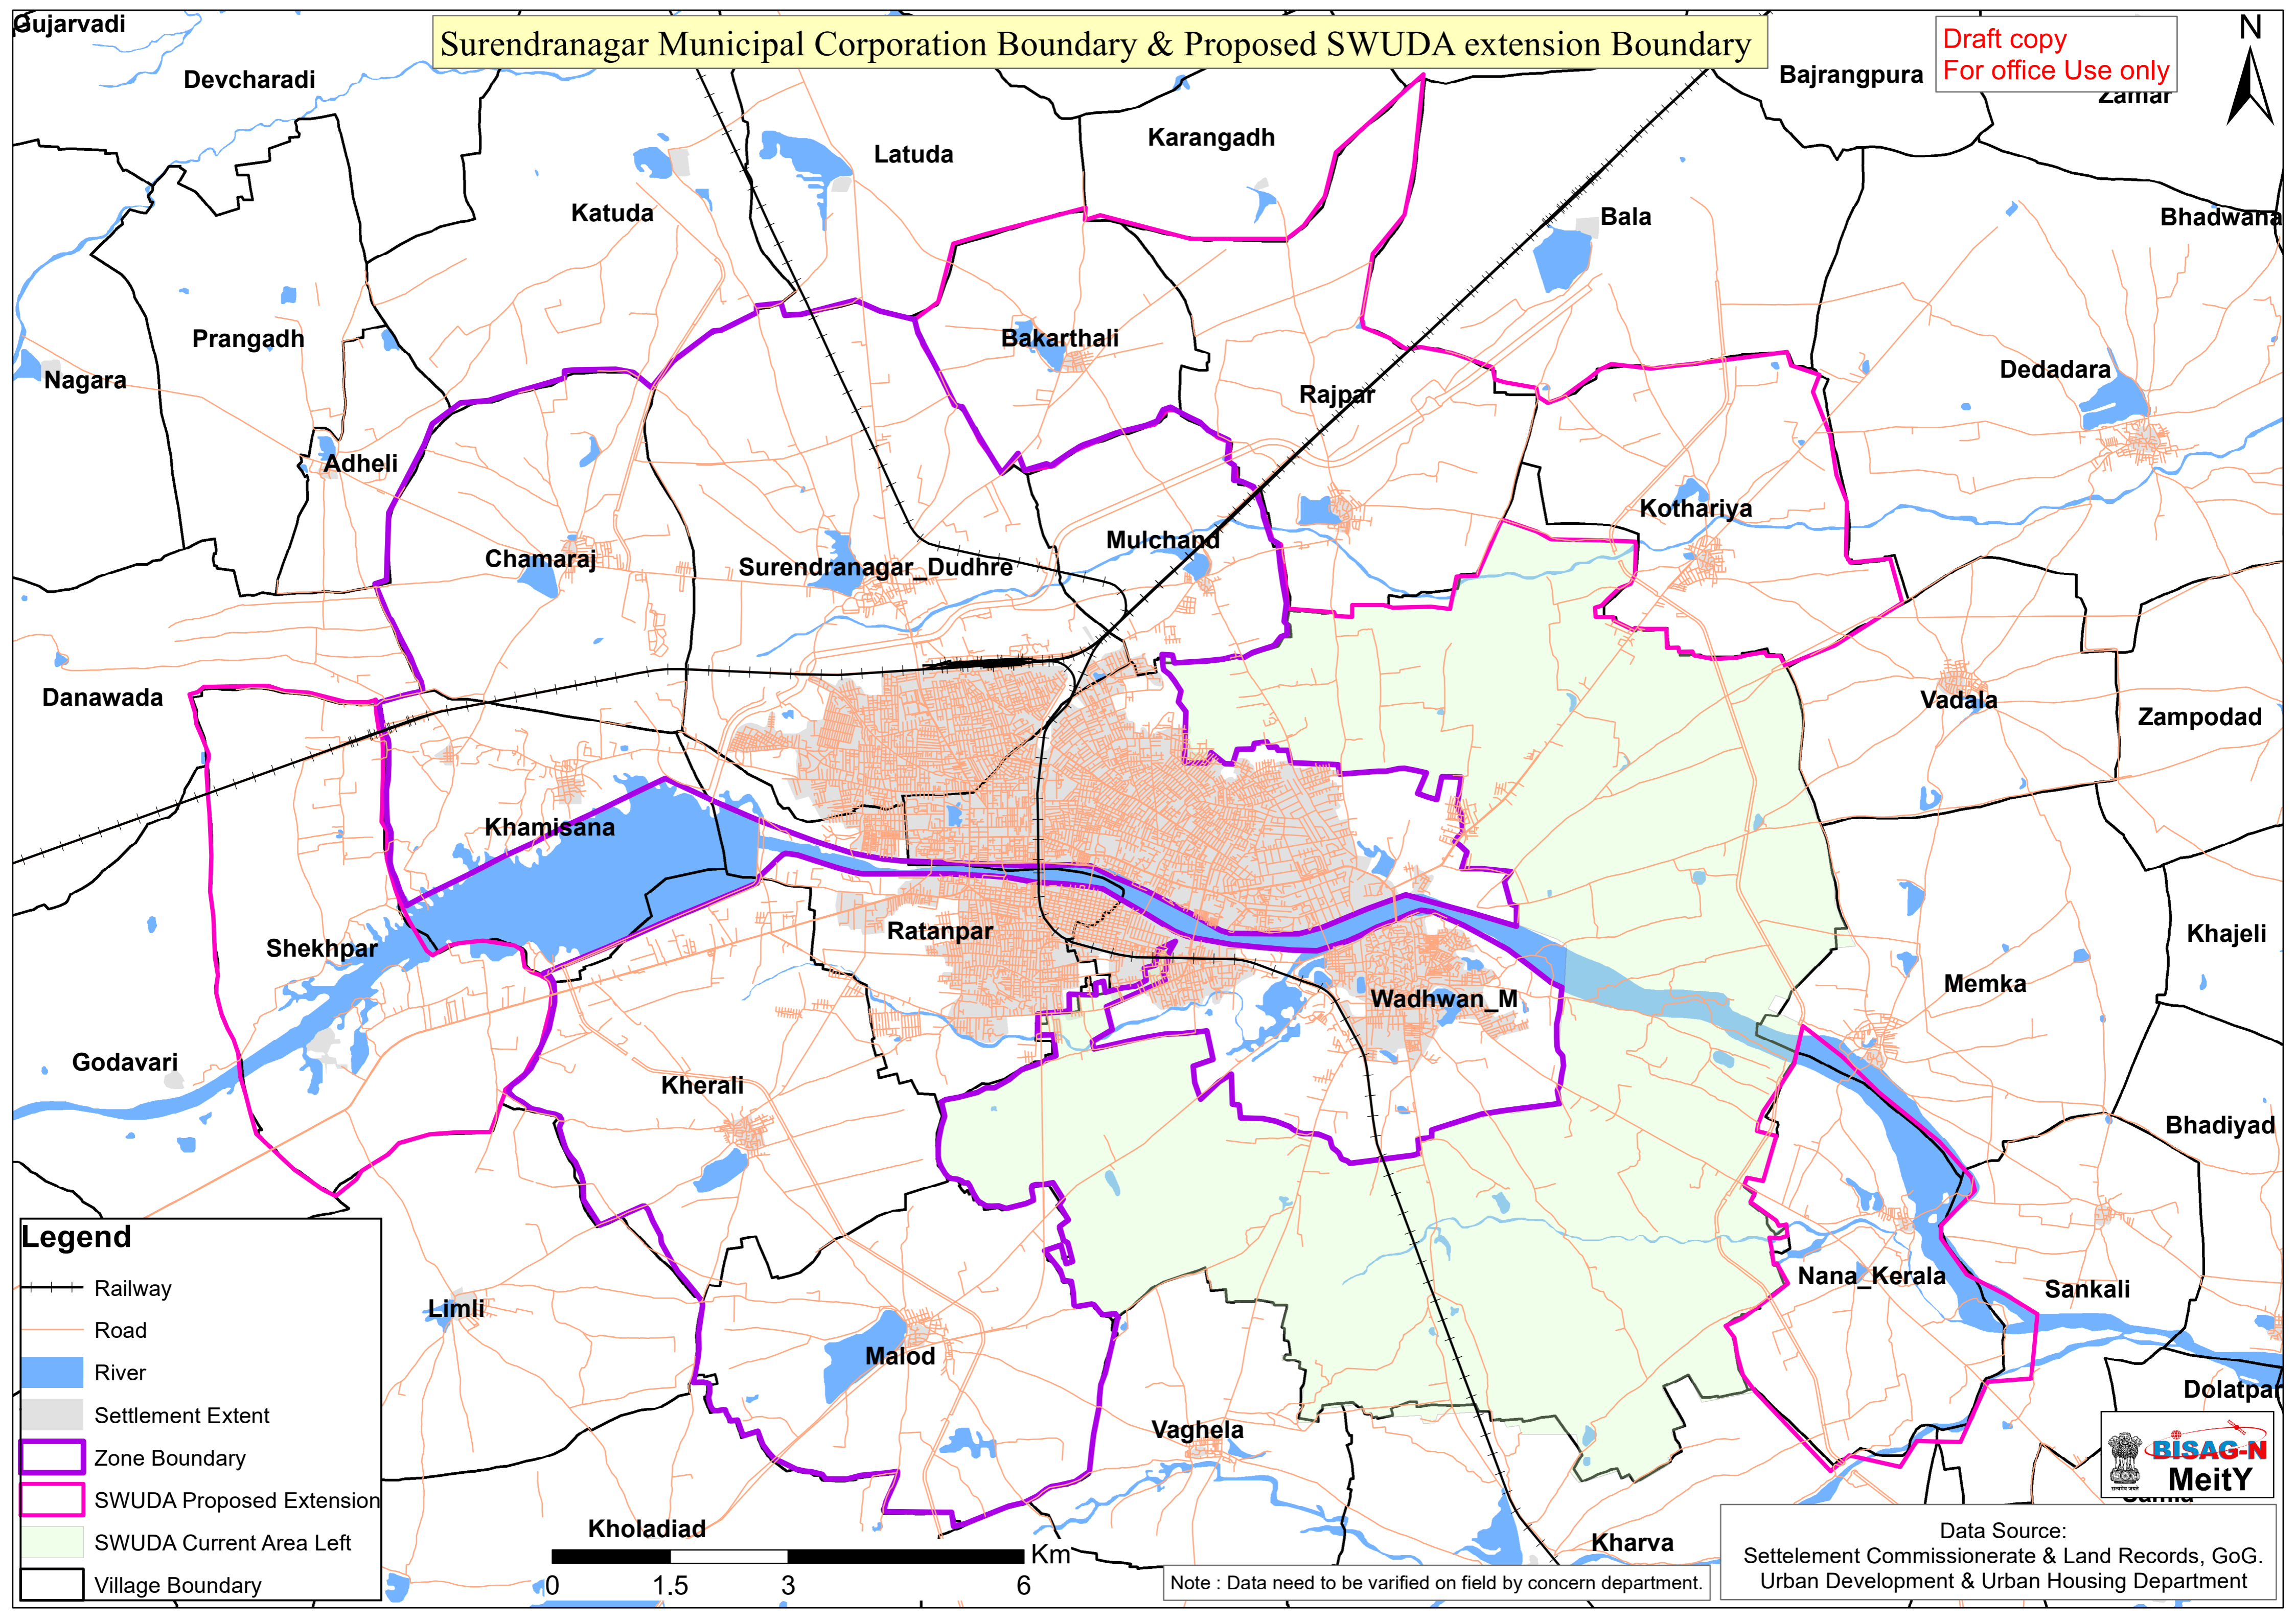

# Surendranagar Municipal Corporation Boundary & Proposed SWUDA extension Boundary

Draft copy  
For office Use only

**Legend**

- Railway
- Road
- River
- Settlement Extent
- Zone Boundary
- SWUDA Proposed Extension
- SWUDA Current Area Left
- Village Boundary